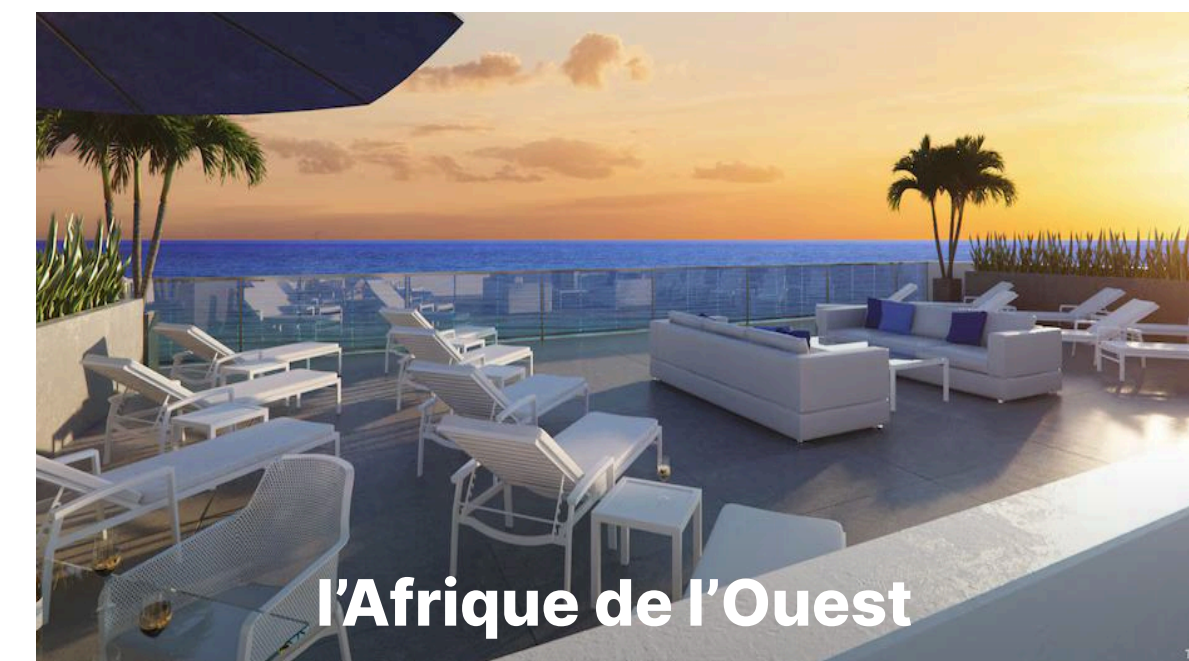

A modern office interior featuring glass-walled meeting rooms. The room in the foreground is furnished with several white ergonomic office chairs around a white table, and a blue armchair with a matching ottoman. The ceiling is equipped with multiple circular pendant lights. Large windows on the right side offer a view of a cityscape. The overall atmosphere is bright and professional.